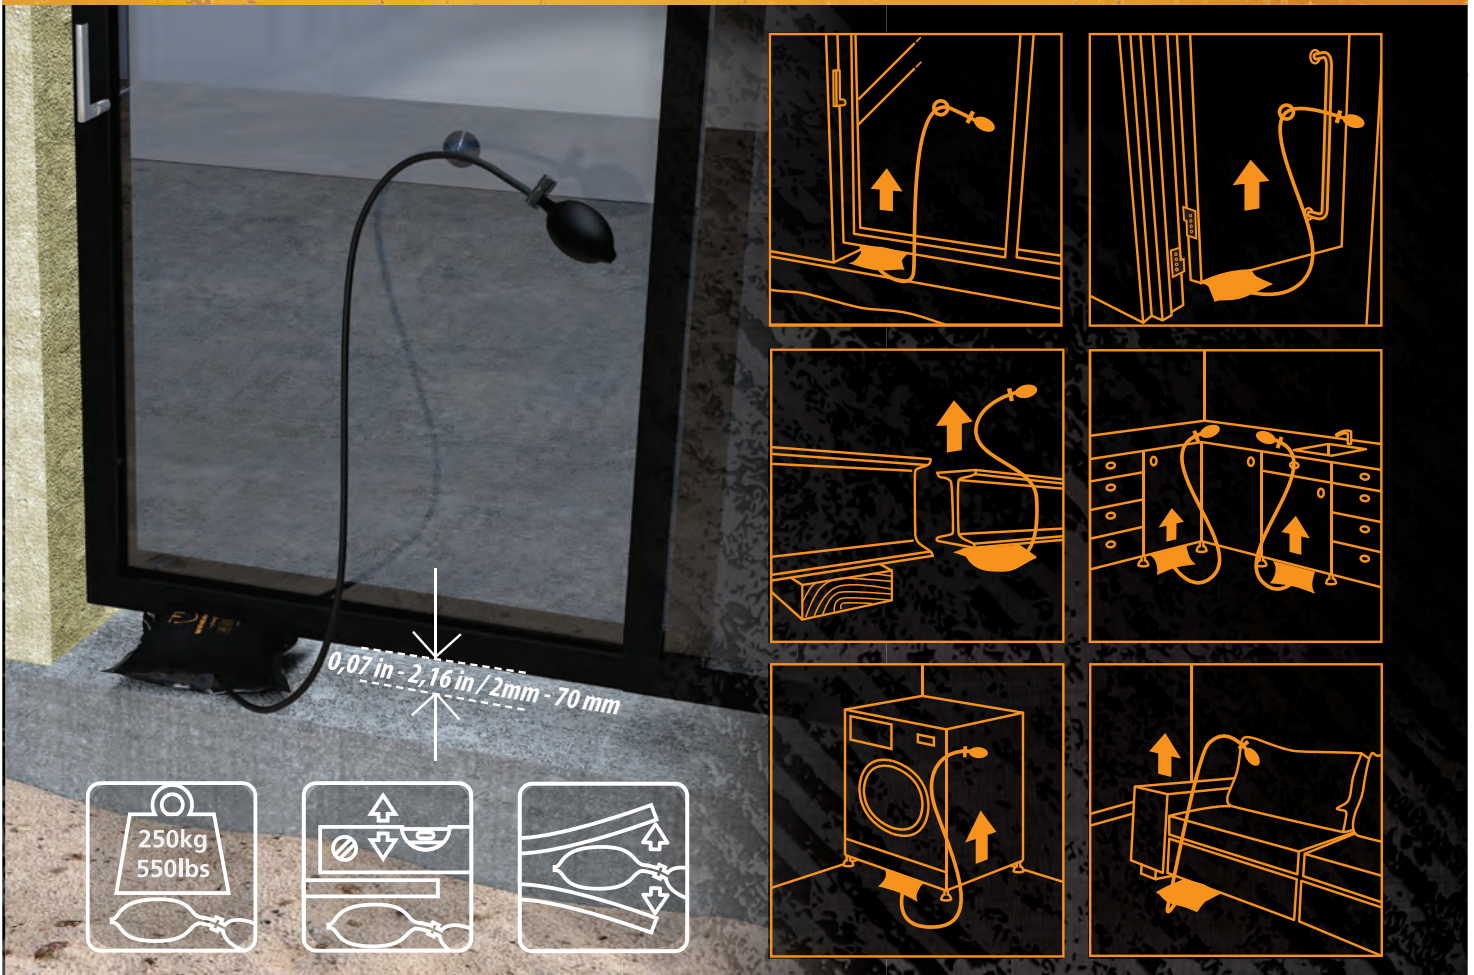

WINBAG® MAX

A MUST HAVE FOR EVERY PROFESSIONAL TOOLBOX

The WINBAG®MAX is a very powerful hand operated inflatable air cushion made of fiber reinforced material that will save you countless hours on the jobsite. It is designed to provide a maximum pressure of up to 550lbs/250kg and can be used in conjunction with shims and wedges in a wide variety of applications. The WINBAG®MAX gives the user infinite adjusting possibilities; save time installing windows, positioning heavy doors and leveling furniture, kitchen cabinets and household appliances just to name a few practical uses.

TECHNICAL DATA

Load Capacity: 550lbs/250kg/per WINBAG® MAX

Joint Width: 0,07 in - 2,16 in / 2 mm - 70 mm

Material: Fiber Reinforced Material